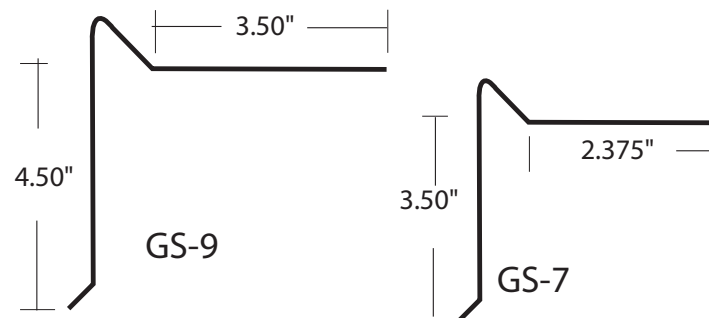

# GS-7 and GS-9 Galvanized Steel Gravel Stop

Standard Colors

GS-7 Gravel Stop  
GS-9 Gravel Stop  
Galvanized Steel

Gauge: 24 gauge (.024")

Packaging: 15 pieces/carton  
25 cartons/skid  
375 pieces/skid  
Length: 10' length