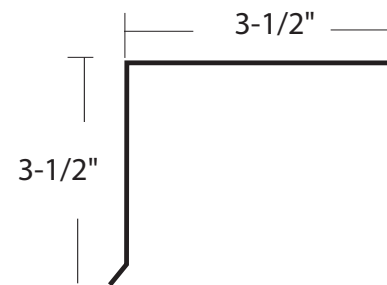

# RA-7 3-1/2" Galvanized Steel Rake Angle

RA-7 Rake Angle  
Galvanized Steel

Gauge: 24 gauge (.024")

Packaging: 15 pieces/ carton  
40 cartons/skid