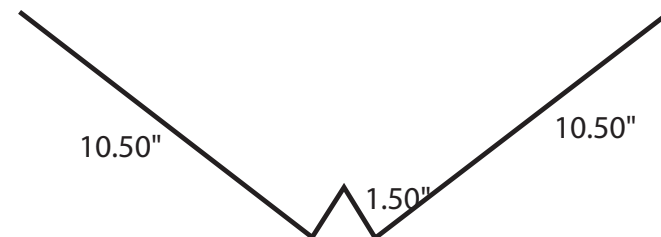

# Copper W-Valley 24" x 10' 16oz.

Copper W-Valley  
Gauge: 16oz. (.0217")  
Length: 10'  
Enduring Quality  
Enduring Beauty

Gauge: 16 oz. (.0217")

Packed per Order

plant address: 36870 Green Street New Baltimore, MI.  
Ph: (586) 465-7650 Fax: (586) 465-4730