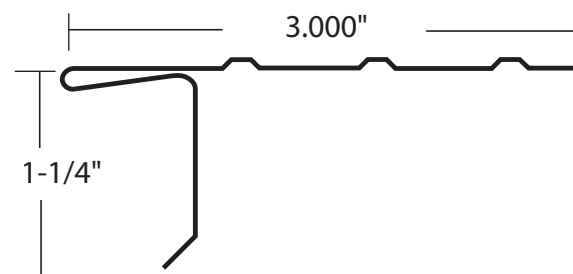

DE-3 1-1/4" Aluminum Drip-Edge

DE-3 1-1/4" Alum Drip-Edge
Aluminum

.018" - .019" Gauge

Packaging: 50 pcs/carton
20 cartons/ skid
1,000 pcs/skid
10' lengths

Colors Available

- 280 White
- 202 Royal Brown
- 223 Imperial Brown
- 250 Musket Brown
- 200 Black
- 511 Terratone/Carey Tan
- 238 Hickory/
336 Clay
- 712 Wicker
- 801 Almond
- 102 Pearl Gray
- 112 Tuxedo Gray
- 204 Grecian Green
- 214 Forest Green
- 819 Herringbone