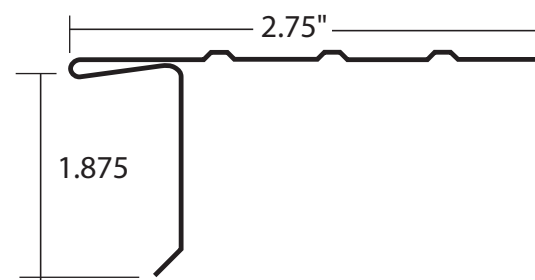

DE-6 2.00" Aluminum Drip-Edge

DE-6
Aluminum

Gauge: .018" - .019"

Packed: 25 pcs/carton
250 ft/ carton in 10" Lengths
25 Cartons/ Skid

Colors Available

280 White

202 Royal Brown

223 Imperial Brown