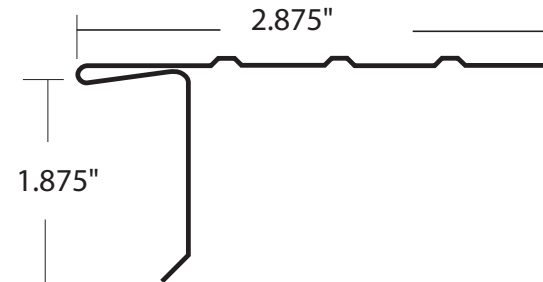

# DE-6 2.00" Galvanized Steel Drip Edge

**DE-6**  
Galvanized Steel

Gauge: 26 gauge (.0187")

Packaging: 25 pieces/carton

24 cartons/skid  
600 pieces/skid

Length: 10' length