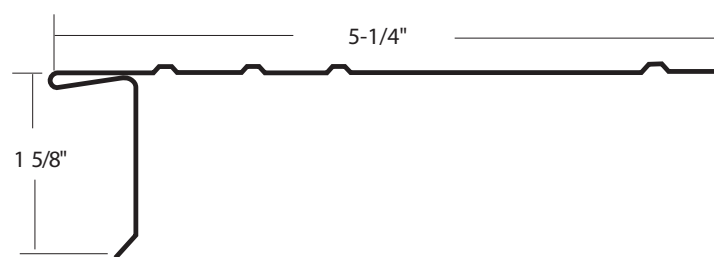

# DE-7 1-1/2" x 5-1/4" Oversize Drip-Edge

DE-7 Oversize Drip-Edge  
Galvanized Steel

Gauge: 26 gauge (.0188")

Packaging: 15 pieces/ carton  
24 cartons/ skid  
150 ft/ carton

Colors Available

280 White

202 Royal Brown