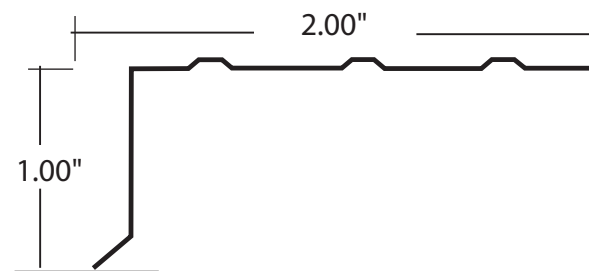

B1x2 Aluminum Rake- Edge

B1x2
Aluminum

.018 - .019" Gauge

Packed: 50 pcs/carton
25 cartons/ skid
1,250 pcs/skid
10' lengths

Colors Available

280 White
202 Royal Brown
223 Imperial Brown
250 Musket Brown
200 Black
511 Terratone/Carey Tan
238 Hickory/
336 Clay
712 Wicker