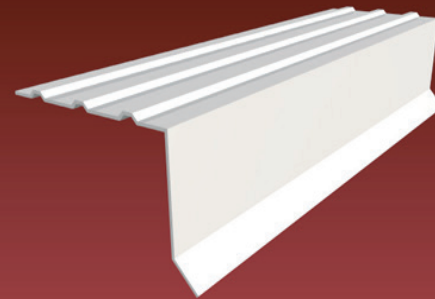

B1x2 Aluminum Rake- Edge

B1x2
Aluminum

.018 - .019" Gauge

Packed: 50 pcs/carton
25 cartons/ skid
1,250 pcs/skid
10' lengths

Colors Available

280 White
202 Royal Brown
223 Imperial Brown
250 Musket Brown
200 Black
511 Terratone/Carey Tan
238 Hickory/
336 Clay
712 Wicker