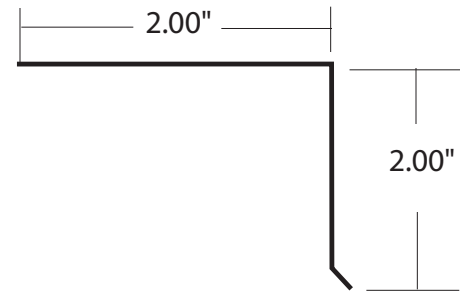

B2x2 Galvanized Steel Rake-Edge

B2x2 Galv. Rake-Edge
Galvanized Steel

Gauge: 26 gauge (.019")

Packaging: 25 pieces/carton
25 cartons/skid
625 pieces/skid
Length: 10' length

Plant Address: 36870 Green Street
New Baltimore, MI. 48047
Ph: (586) 465-7650
Fax: (586) 465-4730