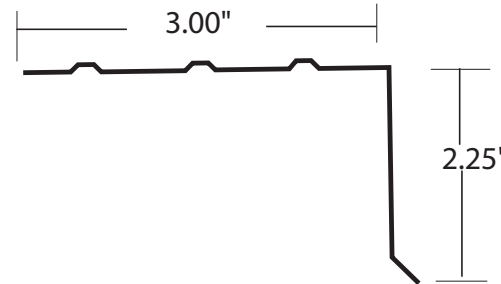

RA-6 2-1/4" x 3" Galvanized Steel Rake

RA-6 Rake Angle
Galvanized

Gauge: 26 ga. and 24 ga.

Packaging: 25 pieces/ carton
25 cartons/skid

Available Colors

- 280 White
- 202 Royal Brown
- 250 Musket Brown
- 200 Black
- 511 Terratone/Carey Tan
- 238 Hickory/
336 Clay
- 712 Wicker
- 801 Almond
- 102 Pearl Gray
- 112 Tuxedo Gray
- 214 Forest Green