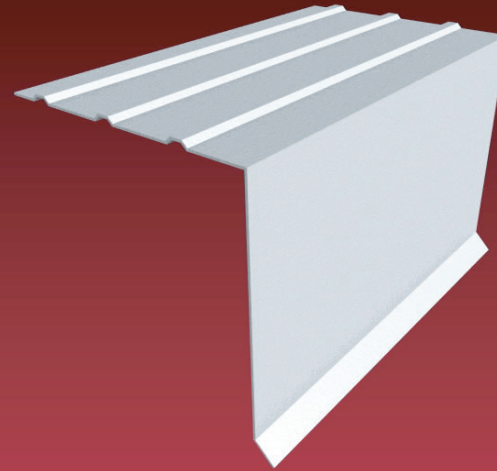

RA-6 2-1/4" x 3" Galvanized Steel Rake

RA-6 Rake Angle
Galvanized

Gauge: 26 ga. and 24 ga.

Packaging: 25 pieces/ carton
25 cartons/skid

Available Colors

- 280 White
- 202 Royal Brown
- 250 Musket Brown
- 200 Black
- 511 Terratone/Carey Tan
- 238 Hickory/
336 Clay
- 712 Wicker
- 801 Almond
- 102 Pearl Gray
- 112 Tuxedo Gray
- 214 Forest Green