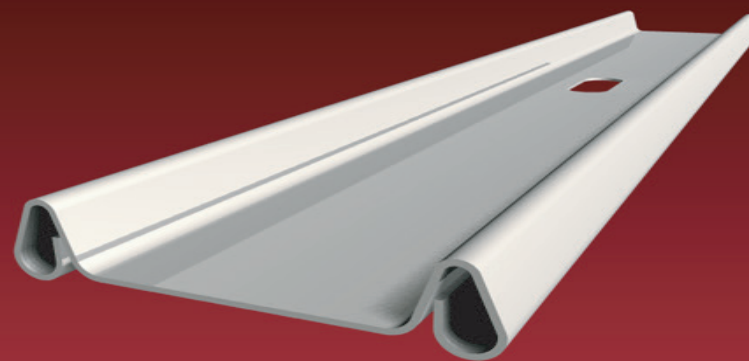

Aluminum Termination Bar

Aluminum Termination Bar/
Anchor Bar

.040 x 1.750

Packed: 100 pcs/ carton
10' Length

www.calibermetals.com
Ph: (586) 465-7650

Fax: (586) 465-4730