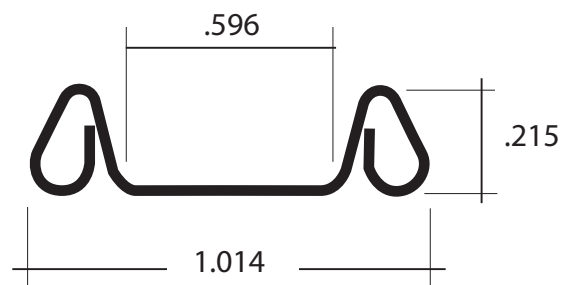

Aluminum Termination Bar

Aluminum Termination Bar/
Anchor Bar

.040 x 1.750

Packed: 100 pcs/ carton
10' Length

www.calibermetals.com
Ph: (586) 465-7650

Fax: (586) 465-4730