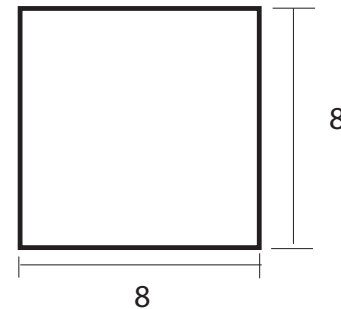

Copper Step Flashing

Sizes Available:
8" x 8"
10" x 12"

Gauge: 16oz. (.0217")

Packed: 50 Pcs/ Bundle
200 Pcs/Ctn

plant address: 36870 Green Street New Baltimore, MI.
Ph: (586) 465-7650 Fax: (586) 465-4730