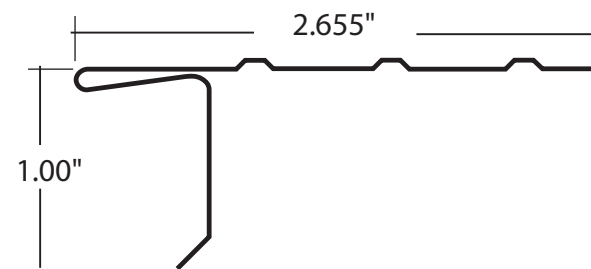

# DE-2 1.00" Economy/Millennium Drip-Edge

DE-2 Economy/Millennium  
Aluminum

.012" Gauge

Packed: 50 pcs/carton  
25 cartons/ skid  
1,250 pcs/skid  
10' lengths

## Colors Available

- 280 White
- 202 Royal Brown
- 200 Black
- 511 Terratone/Carey Tan
- 238 Hickory/  
336 Clay
- 712 Wicker

Plant Address: 36870 Green Street  
New Baltimore, MI. 48047  
Ph: (586) 465-7650  
Fax: (586) 465-4730