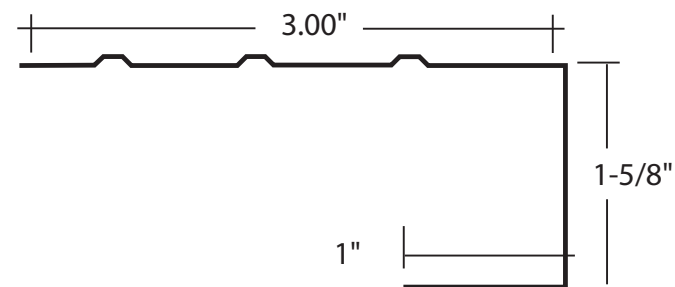

C-6 Aluminum Re-Roof Drip Edge

Standard Colors

White

Brown

Aluminum

.019" guage

'Packed: 25pcs/carton
10' Lengths
25 cartons/skid

www.calibermetals.com
phone: 586-465-7650 cell: 586-465-4730