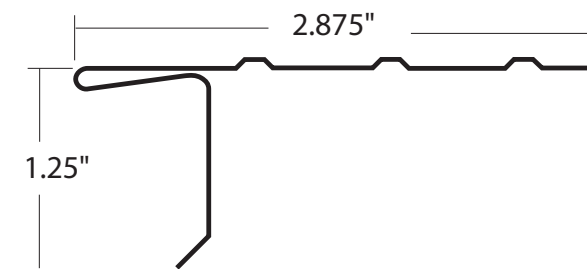

DE-3 1-1/4" Galvanized Steel Drip-Edge

DE-3
Galvanized Steel

Gauge: 26 gauge (.0185" min)

Packaging: 25 pieces/carton
25 cartons/skid
625 pieces/skid
Length: 10' length

Colors Available

280 White
202 Royal Brown
223 Imperial Brown
250 Musket Brown
200 Black
511 Terratone/Carey Tan
238 Hickory/
336 Clay
712 Wicker
801 Almond
102 Pearl Gray
112 Tuxedo Gray
204 Grecian Green
214 Forest Green
819 Herringbone