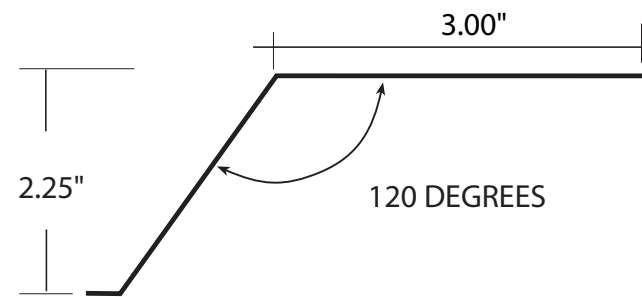

RA-6 Galvanized Gutter Apron

RA-6
Galvanized Steel

Gauge: 26 gauge (.019")

Packaging: 25 pieces/carton
25 cartons/ skid

Colors Available

- 280 White
- 202 Royal Brown
- 223 Imperial Brown
- 250 Musket Brown
- 200 Black
- 511 Terratone/Carey Tan
- 238 Hickory/
336 Clay
- 712 Wicker
- 801 Almond
- 102 Pearl Gray
- 112 Tuxedo Gray
- 204 Grecian Green
- 214 Forest Green
- 819 Herringbone