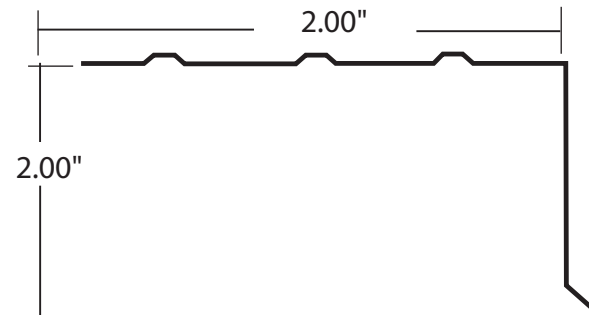

# B2x2 Aluminum Rake-Edge

## B2x2 Rake Edge Aluminum

.018 - .019" Gauge

Packed: 50 pcs/carton  
25 cartons/ skid  
1,250 pcs/skid  
10' lengths