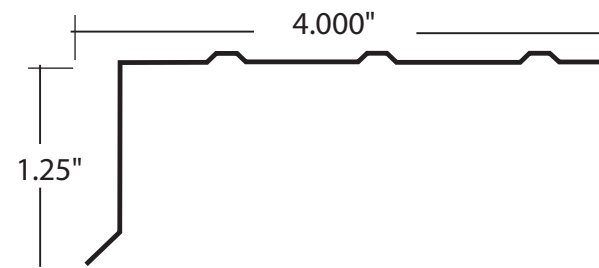

# B1x4 1.25" Galvanized Rake- Edge

**B1x4**  
Galvanized Steel

26 Gauge (.0187")

Packed: 25 pcs/carton  
25 cartons/ skid  
625 pcs/skid  
10' lengths

Colors Available

- 280 White
- 202 Royal Brown
- 223 Imperial Brown
- 250 Musket Brown
- 200 Black
- 511 Terratone/Carey Tan
- 238 Hickory/  
336 Clay
- 712 Wicker
- 801 Almond
- 102 Pearl Gray
- 112 Tuxedo Gray
- 204 Grecian Green
- 214 Forest Green
- 819 Herringbone